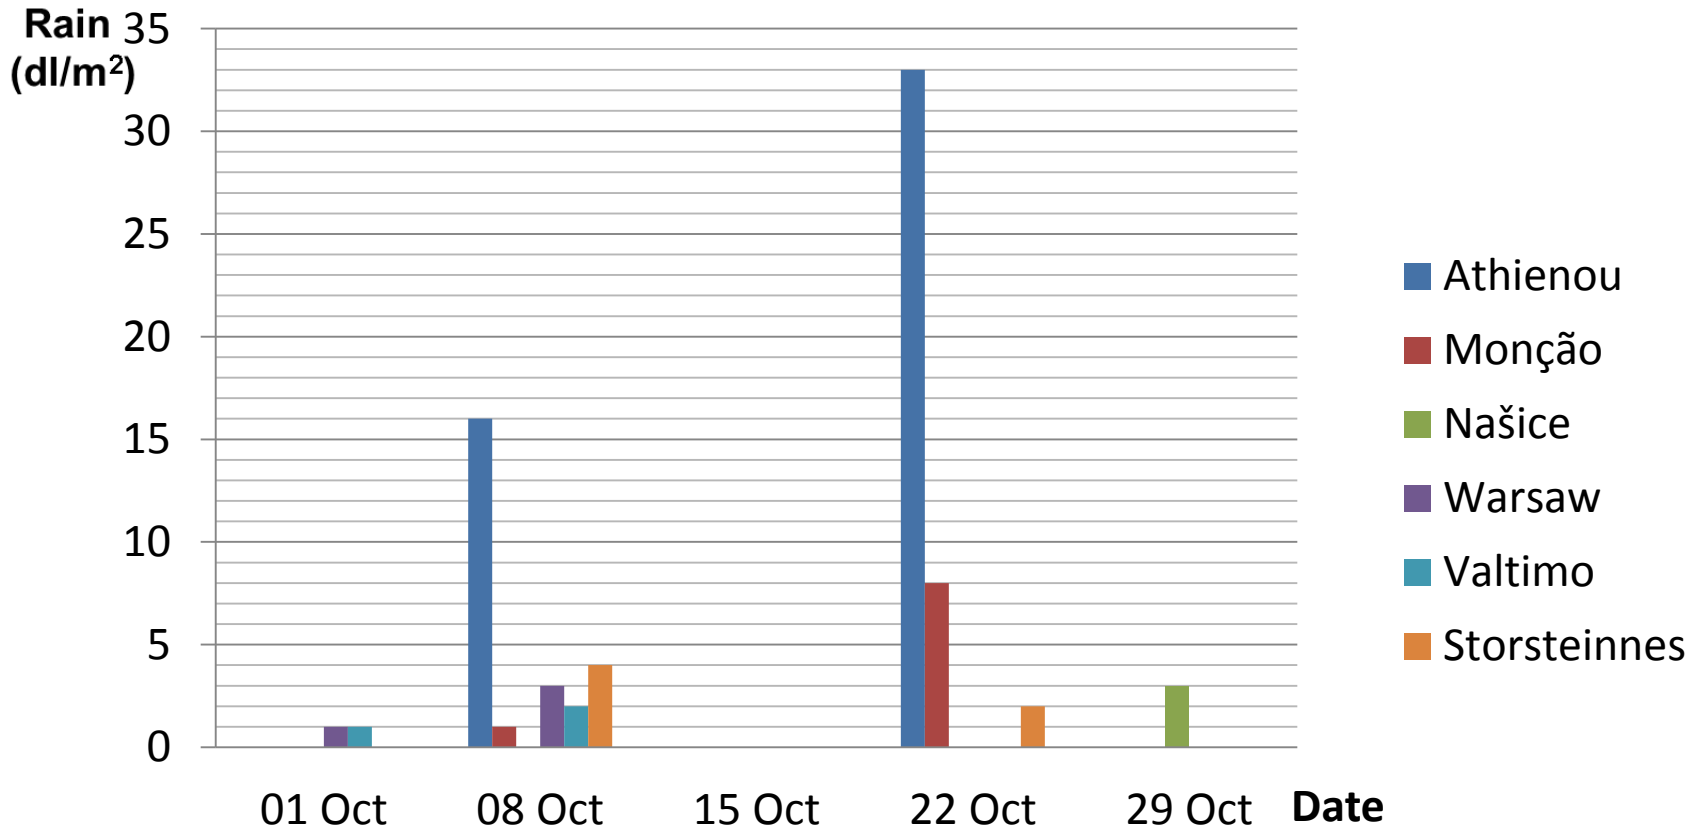

October 2012.