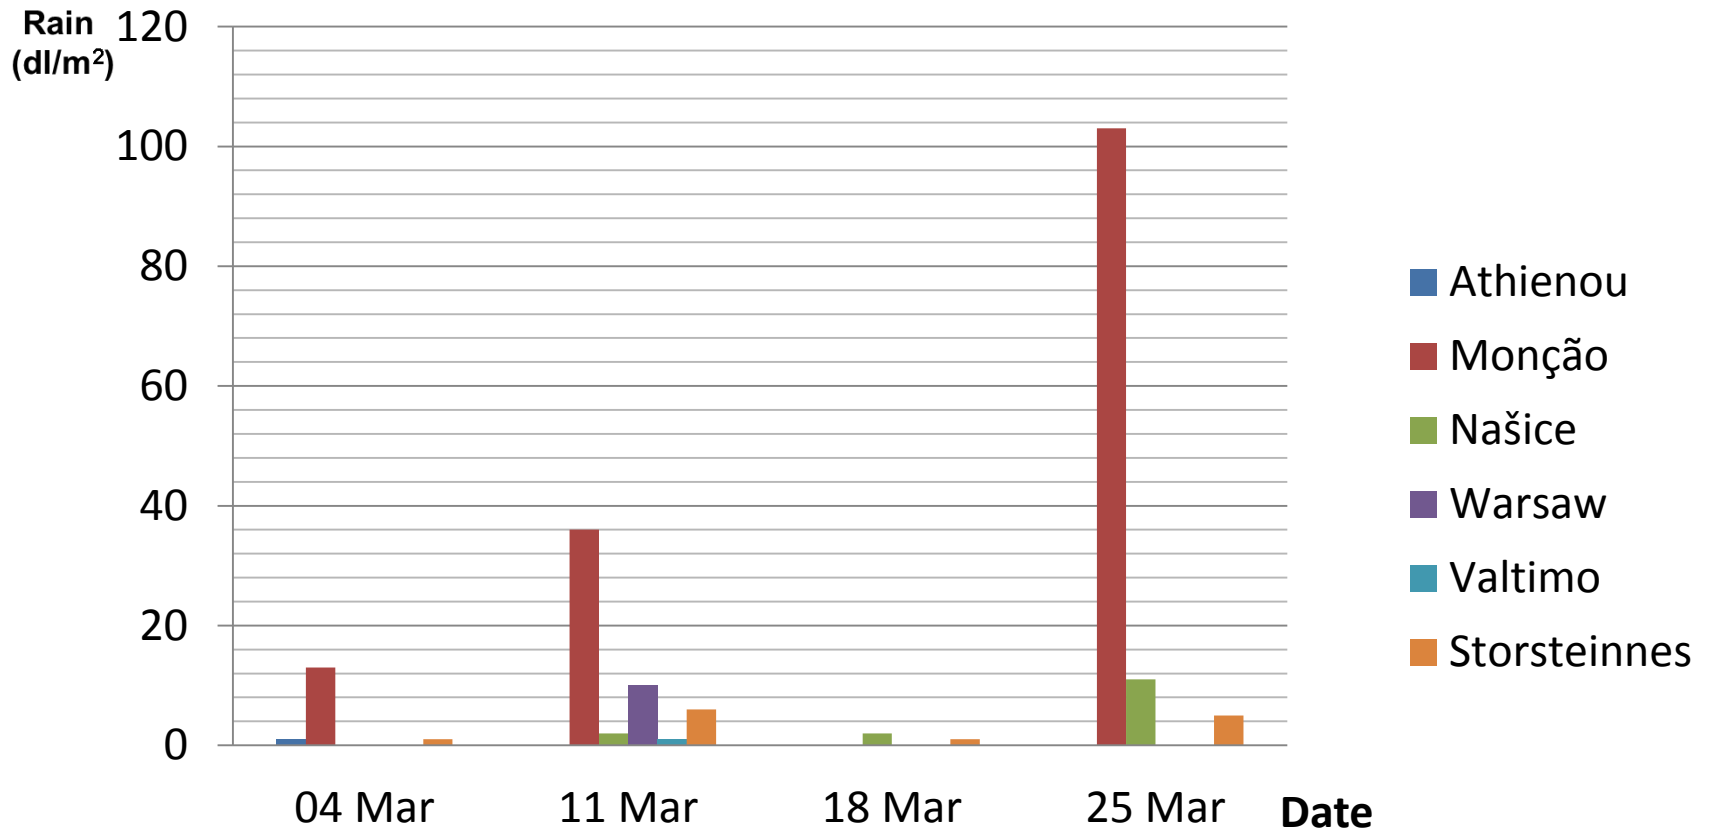

March 2013.