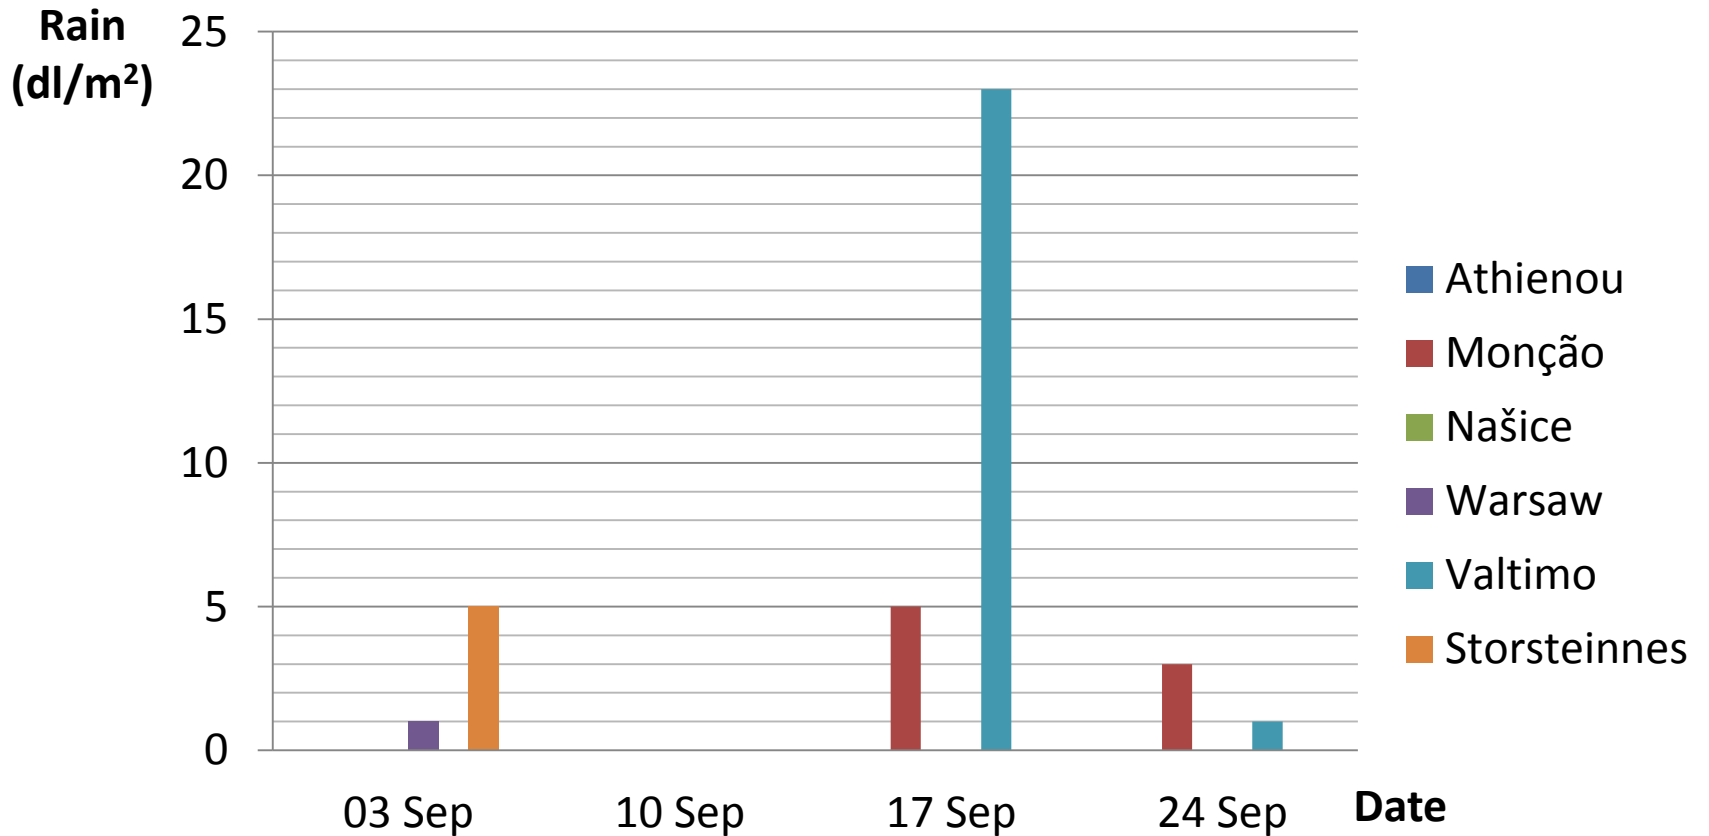

September 2012.