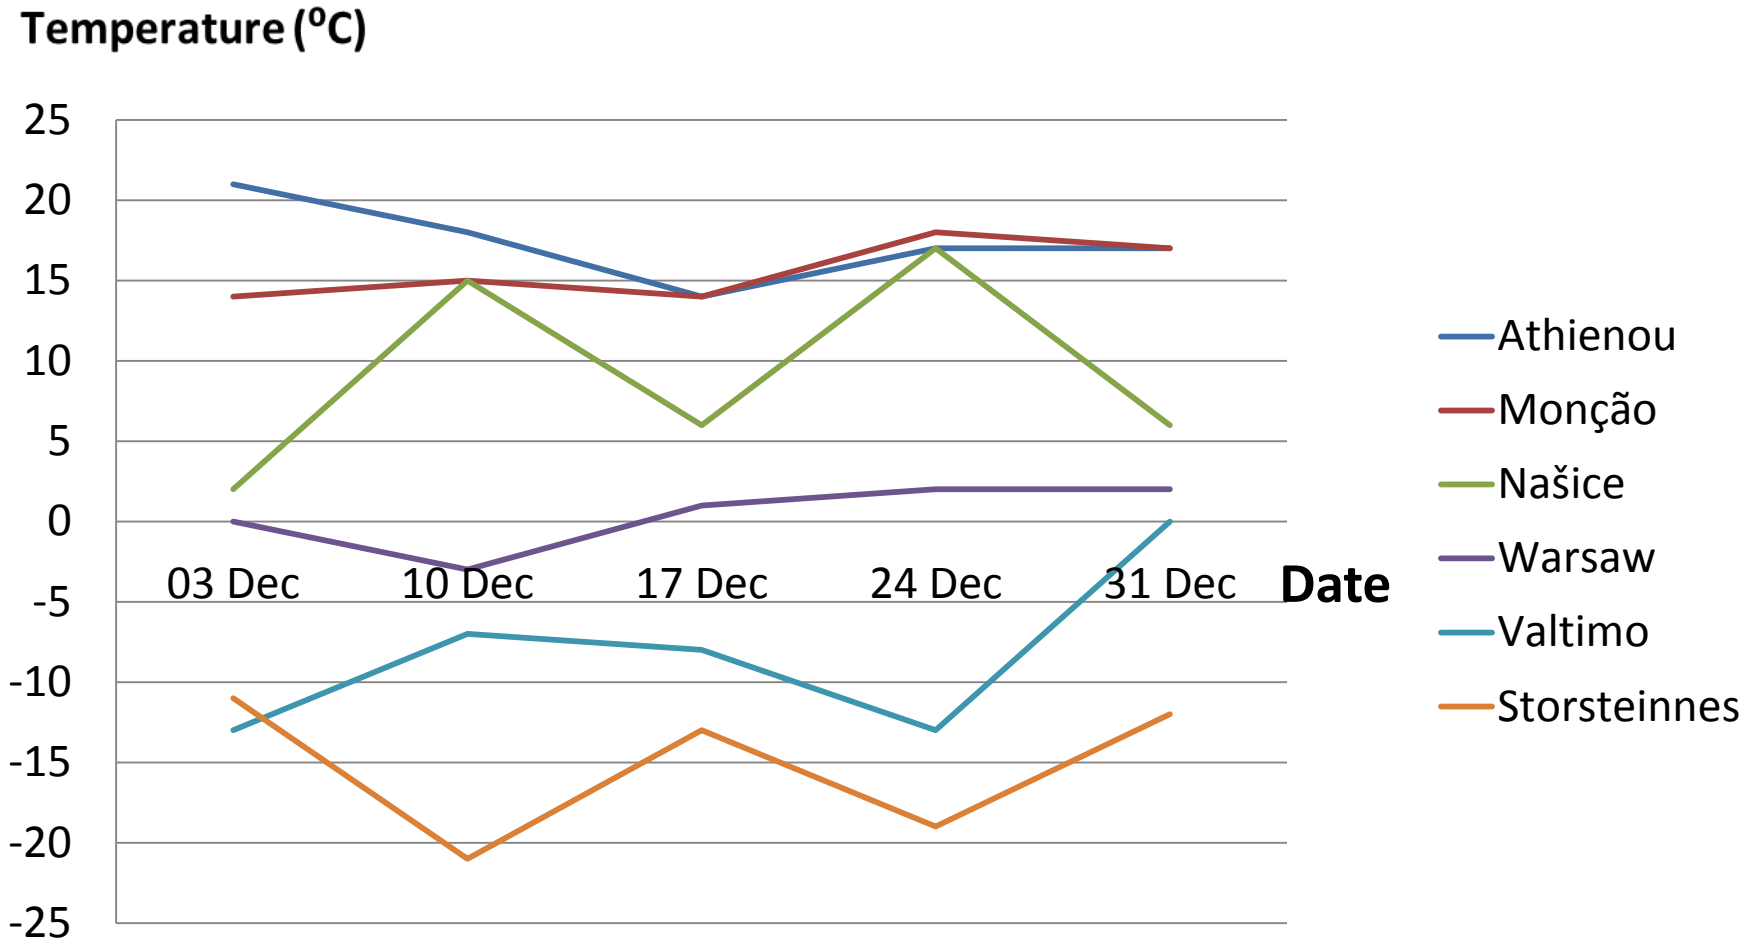

December 2012.