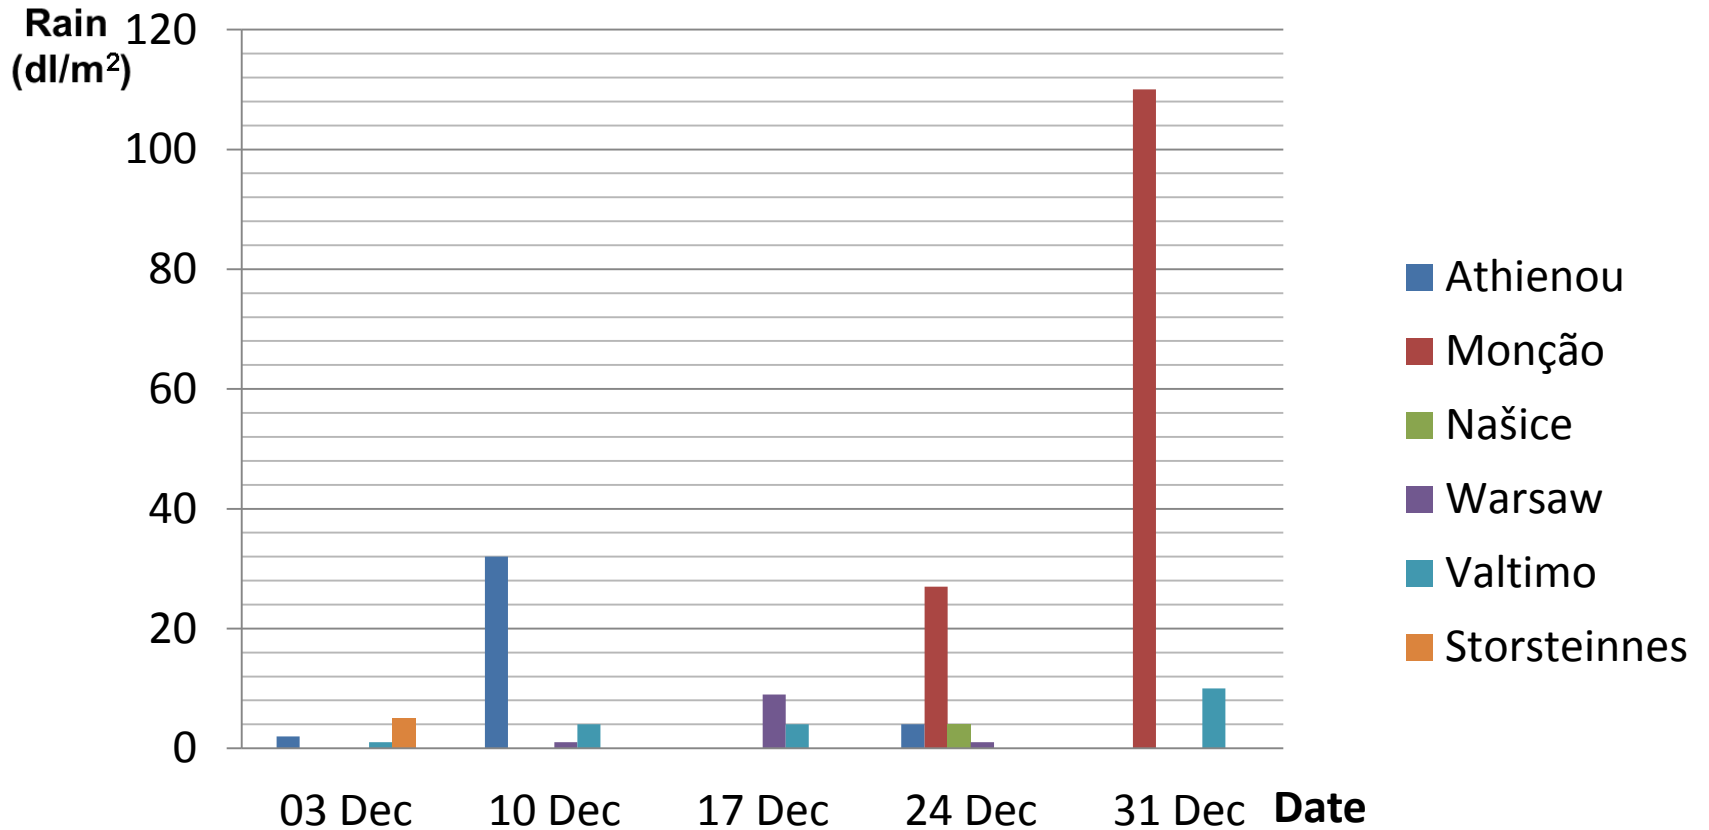

December 2012.