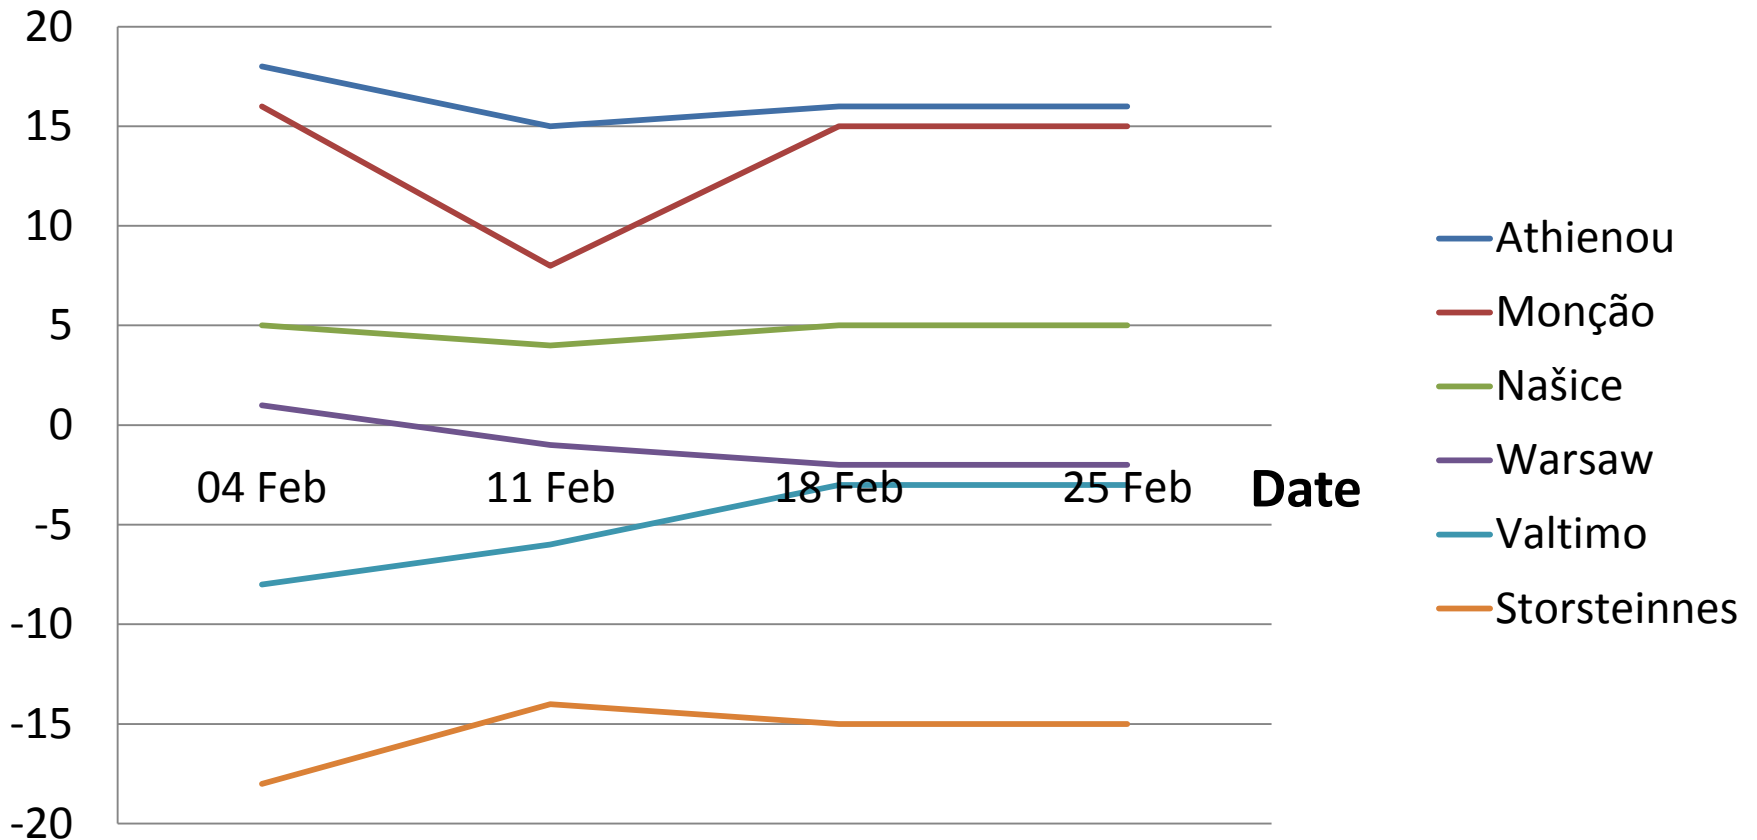

February 2013.

Temperature (°C)