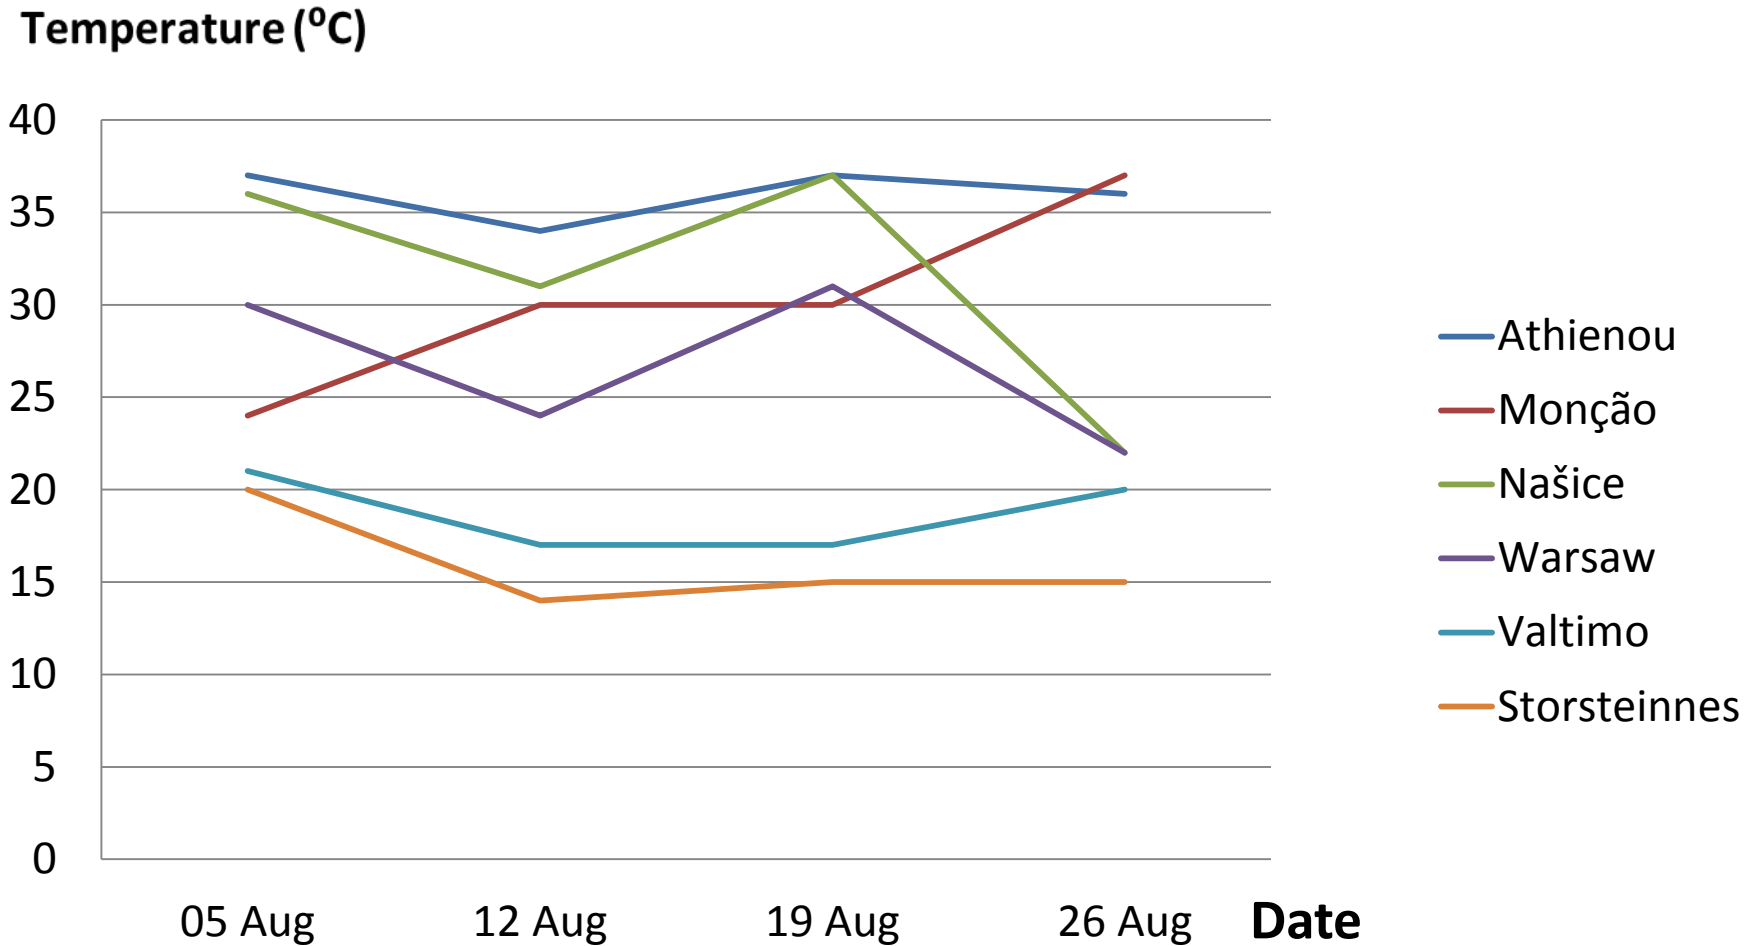

August 2013.