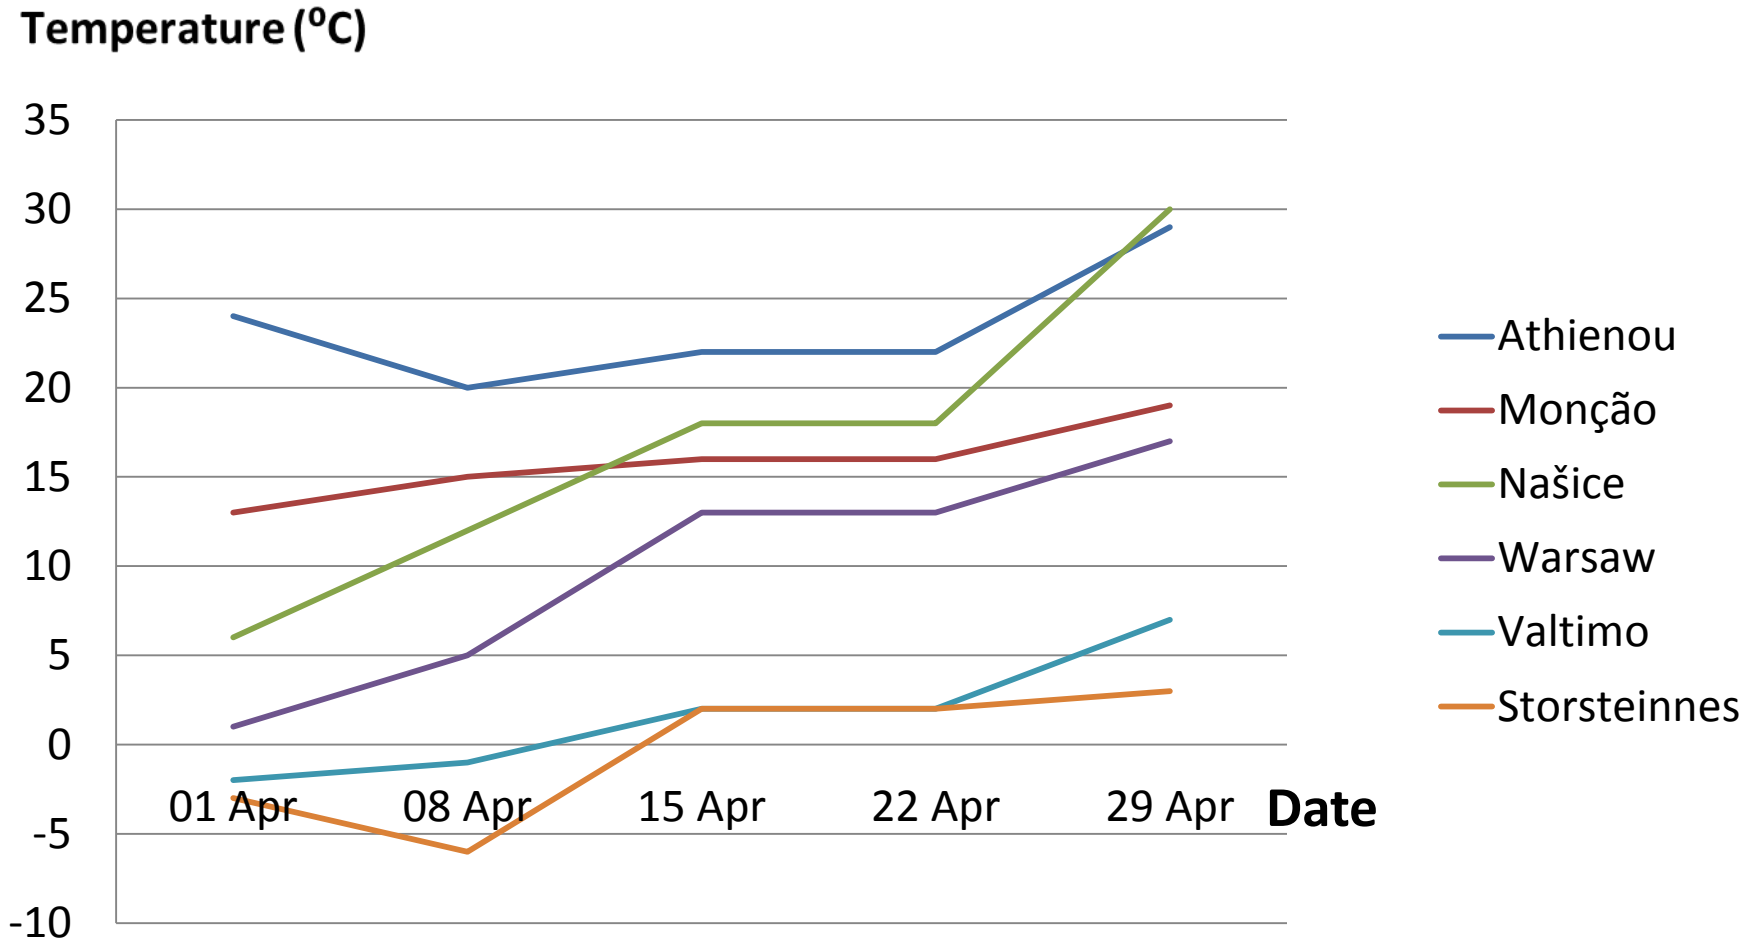

March 2013.

March 2013.

April 2013.

	Athienou	Monção	Našice	Warsaw	Valtimo	Storsteinnes
01 Apr						
08 Apr						
15 Apr						
22 Apr						
29 Apr						

April 2013.

April 2013.

May 2013.

	Athienou	Monção	Našice	Warsaw	Valtimo	Storsteinnes
06 May						
13 May						
20 May						
27 May						