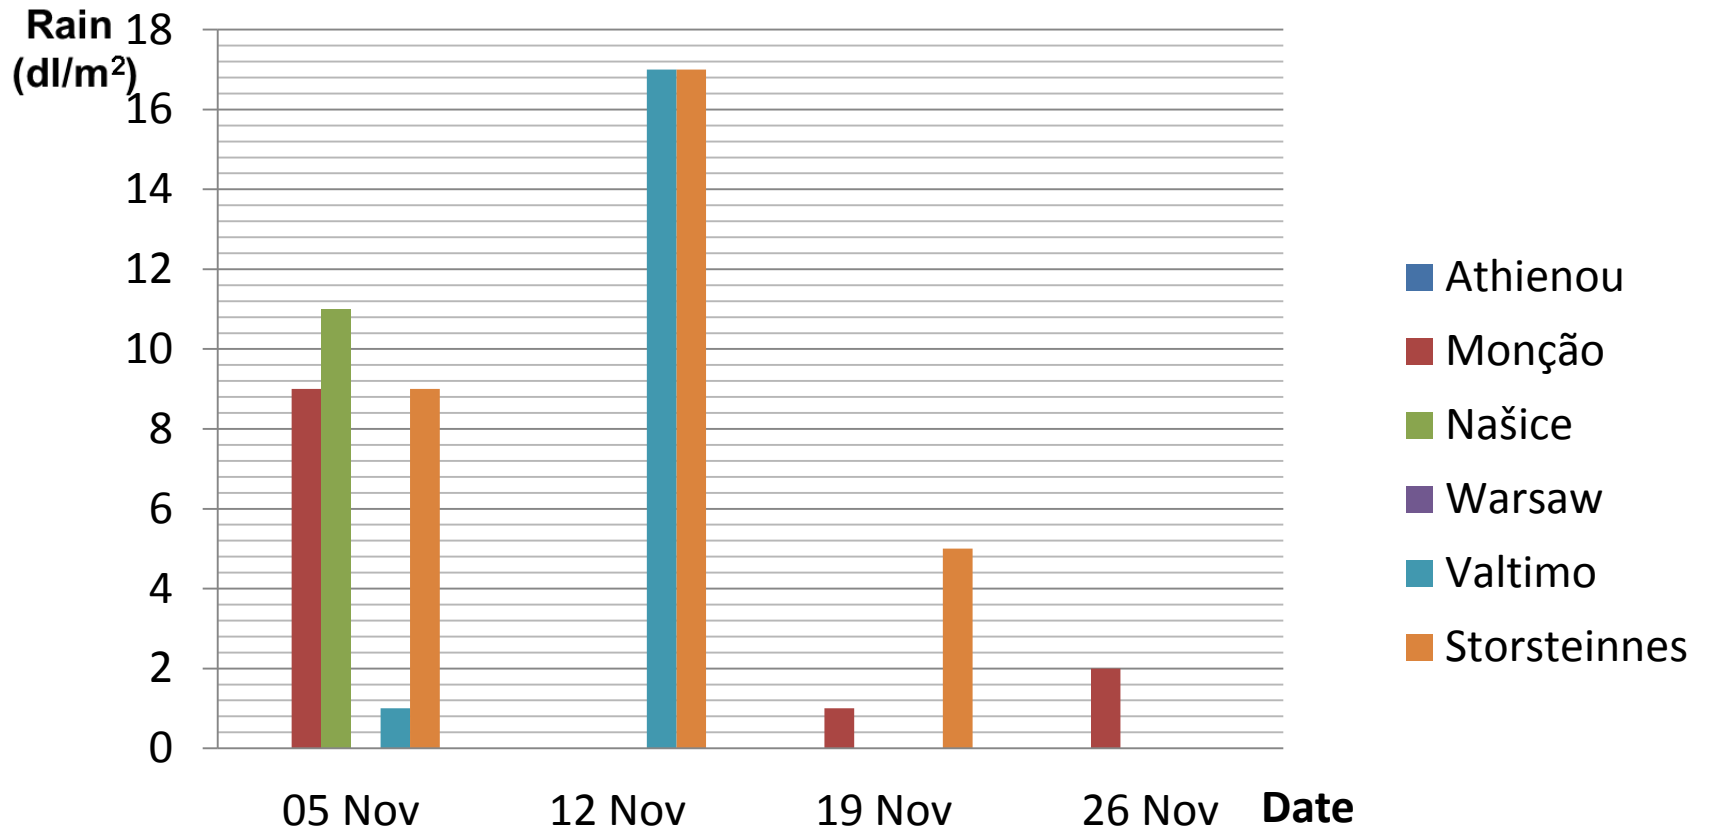

October 2012.

November 2012.

	Athienou	Monção	Našice	Warsaw	Valtimo	Storsteinnes
05 Nov						
12 Nov						
19 Nov						
26 Nov						

November 2012.

November 2012.

December 2012.

	Athienou	Monção	Našice	Warsaw	Valtimo	Storsteinnes
03 Dec						
10 Dec						
17 Dec						
24 Dec						
31 Dec						