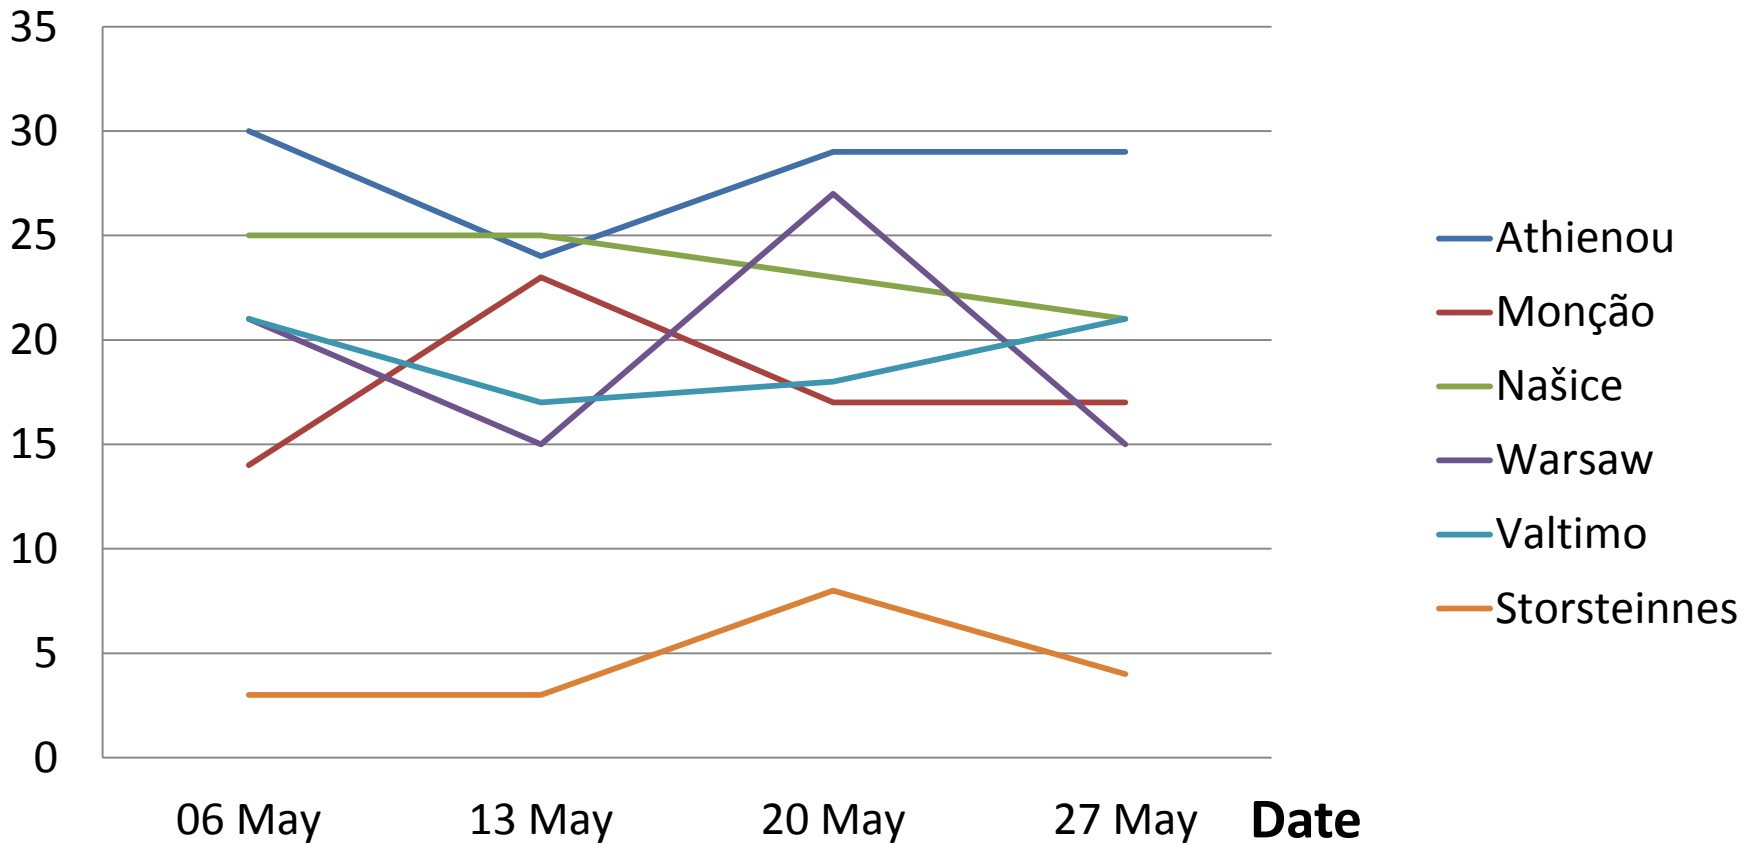

May 2013.

Temperature (°C)