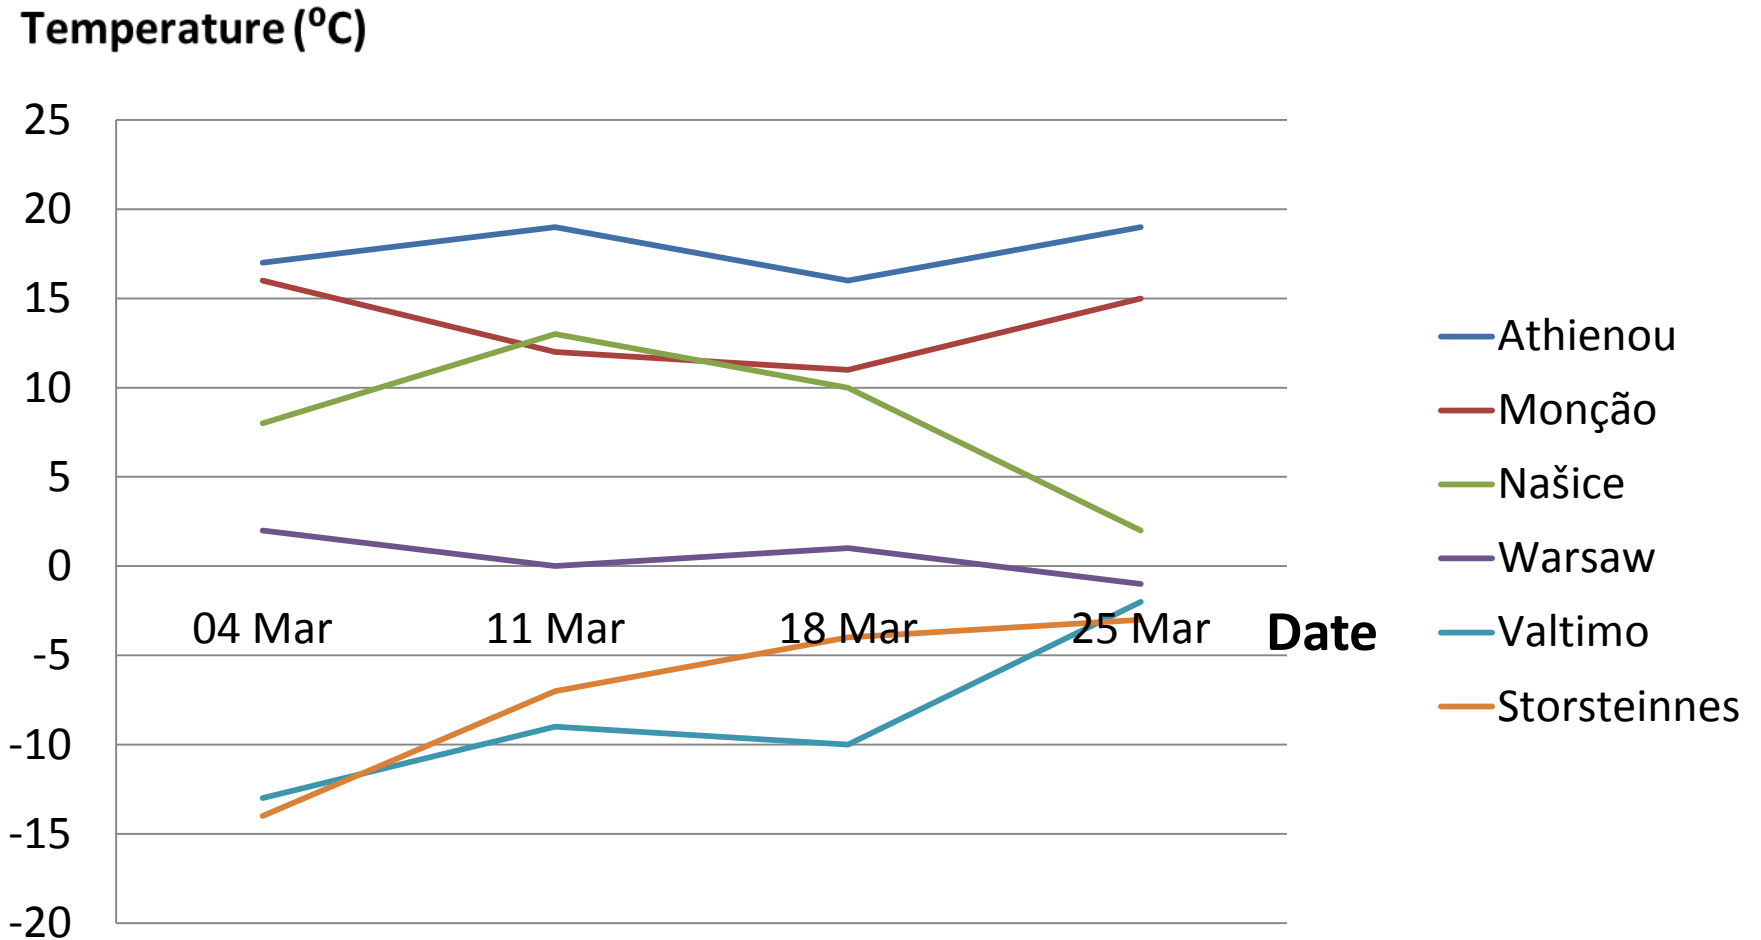

March 2013.