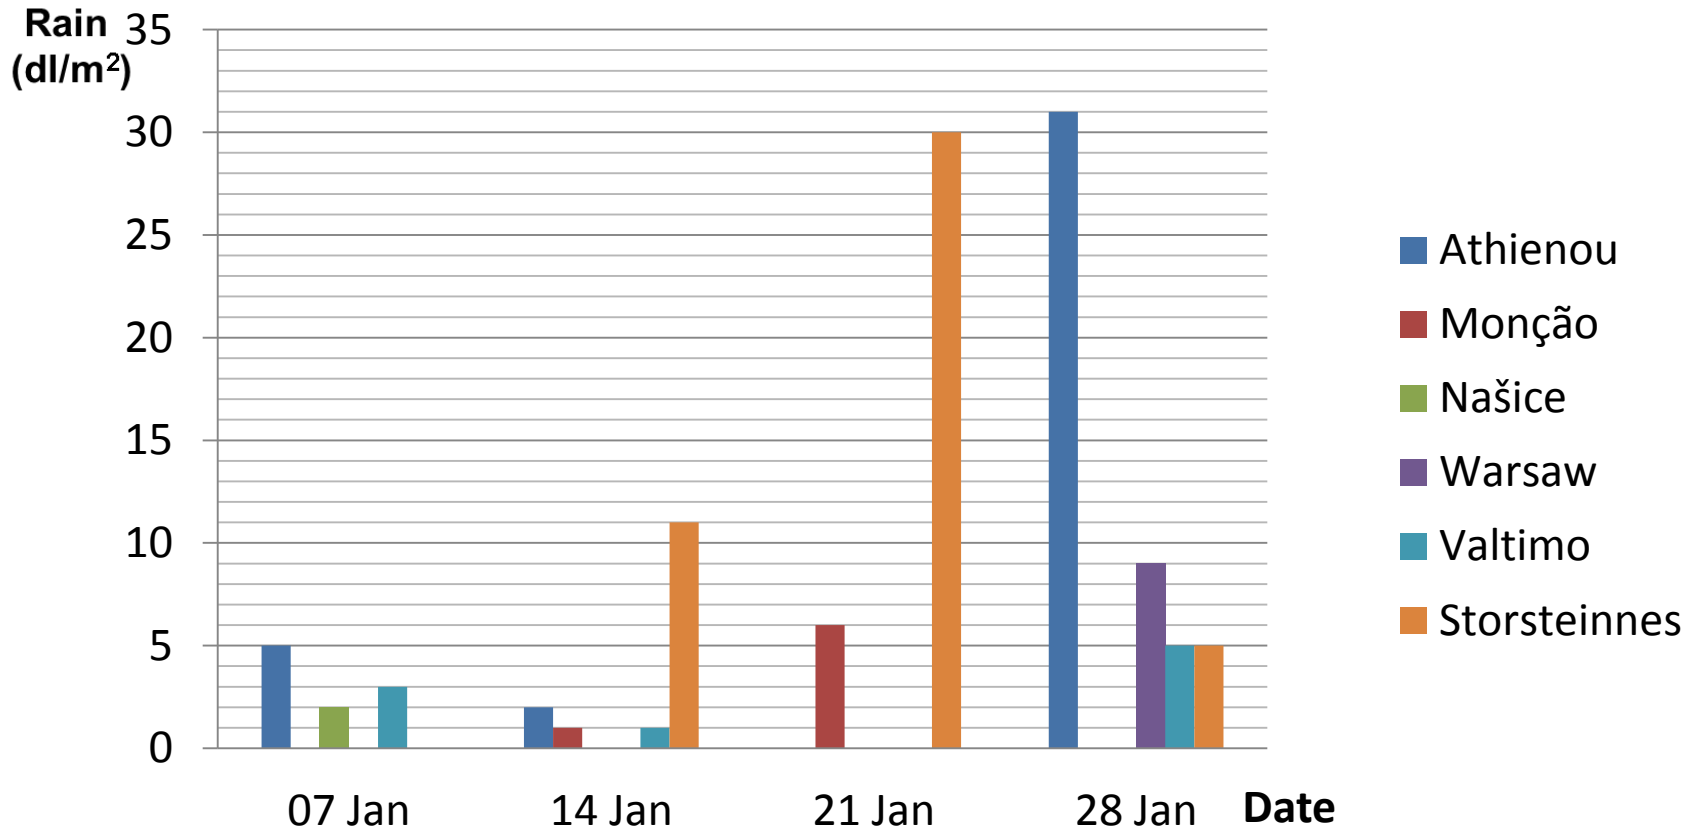

December 2012.

December 2012.

January 2013.

	Athienou	Monção	Našice	Warsaw	Valtimo	Storsteinnes
07 Jan						
14 Jan						
21 Jan						
28 Jan						

January 2013.

Temperature (°C)

January 2013.

February 2013.