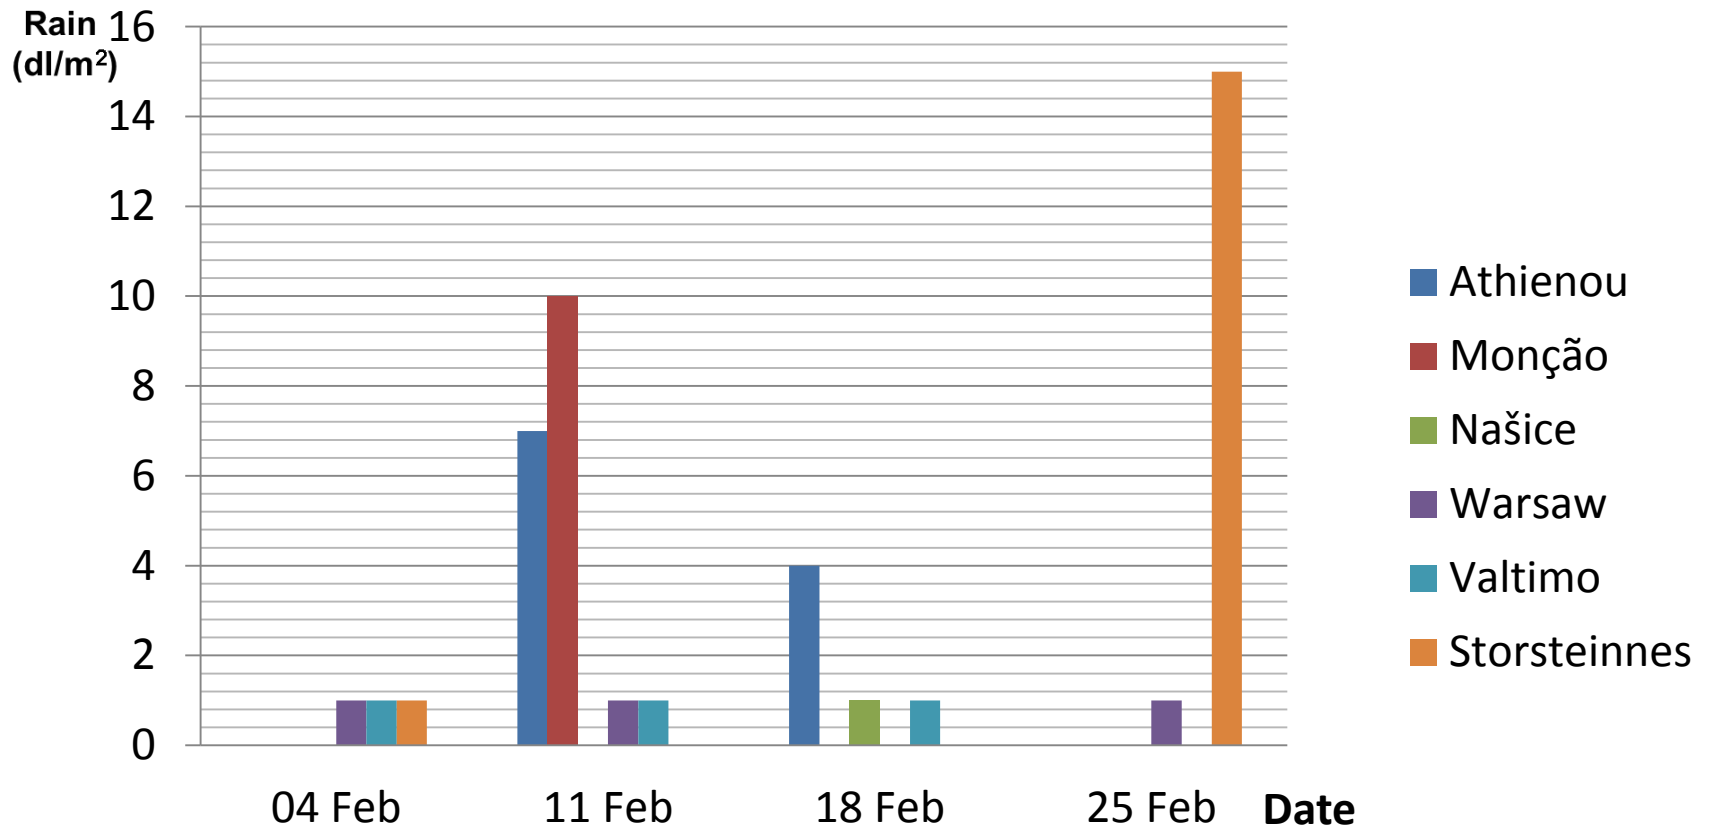

February 2013.