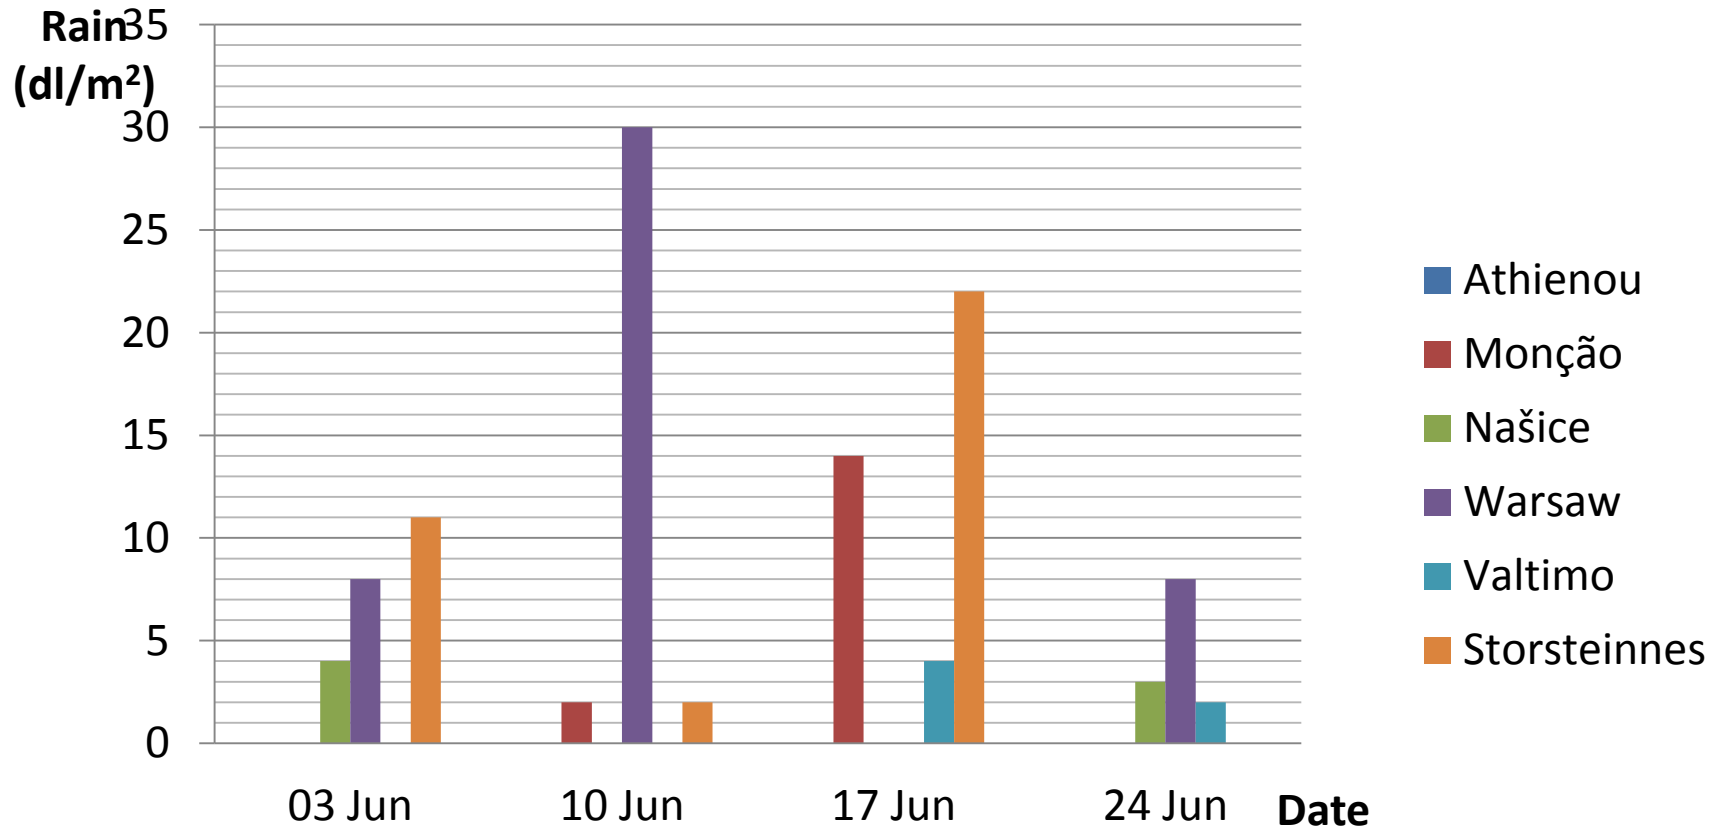

May 2013.

Temperature (°C)

May 2013.

June 2013.

	Athienou	Monção	Našice	Warsaw	Valtimo	Storsteinnes
03 Jun						
10 Jun						
17 Jun						
24 Jun						

June 2013.

June 2013.

July 2013.