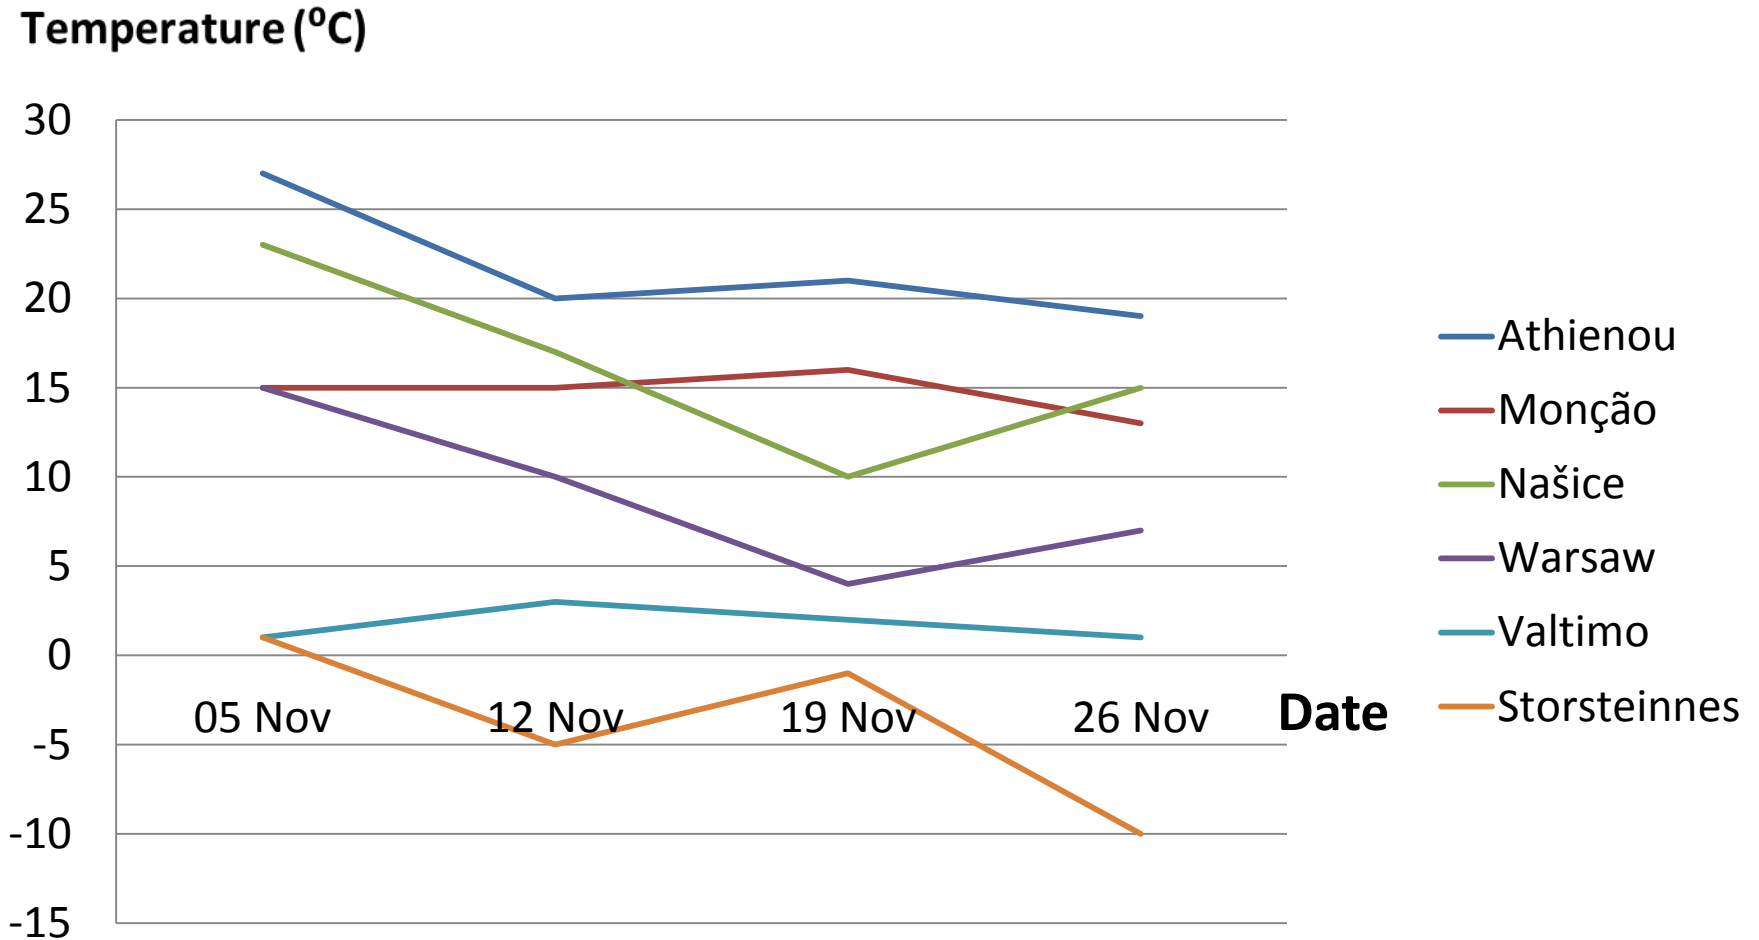

November 2012.