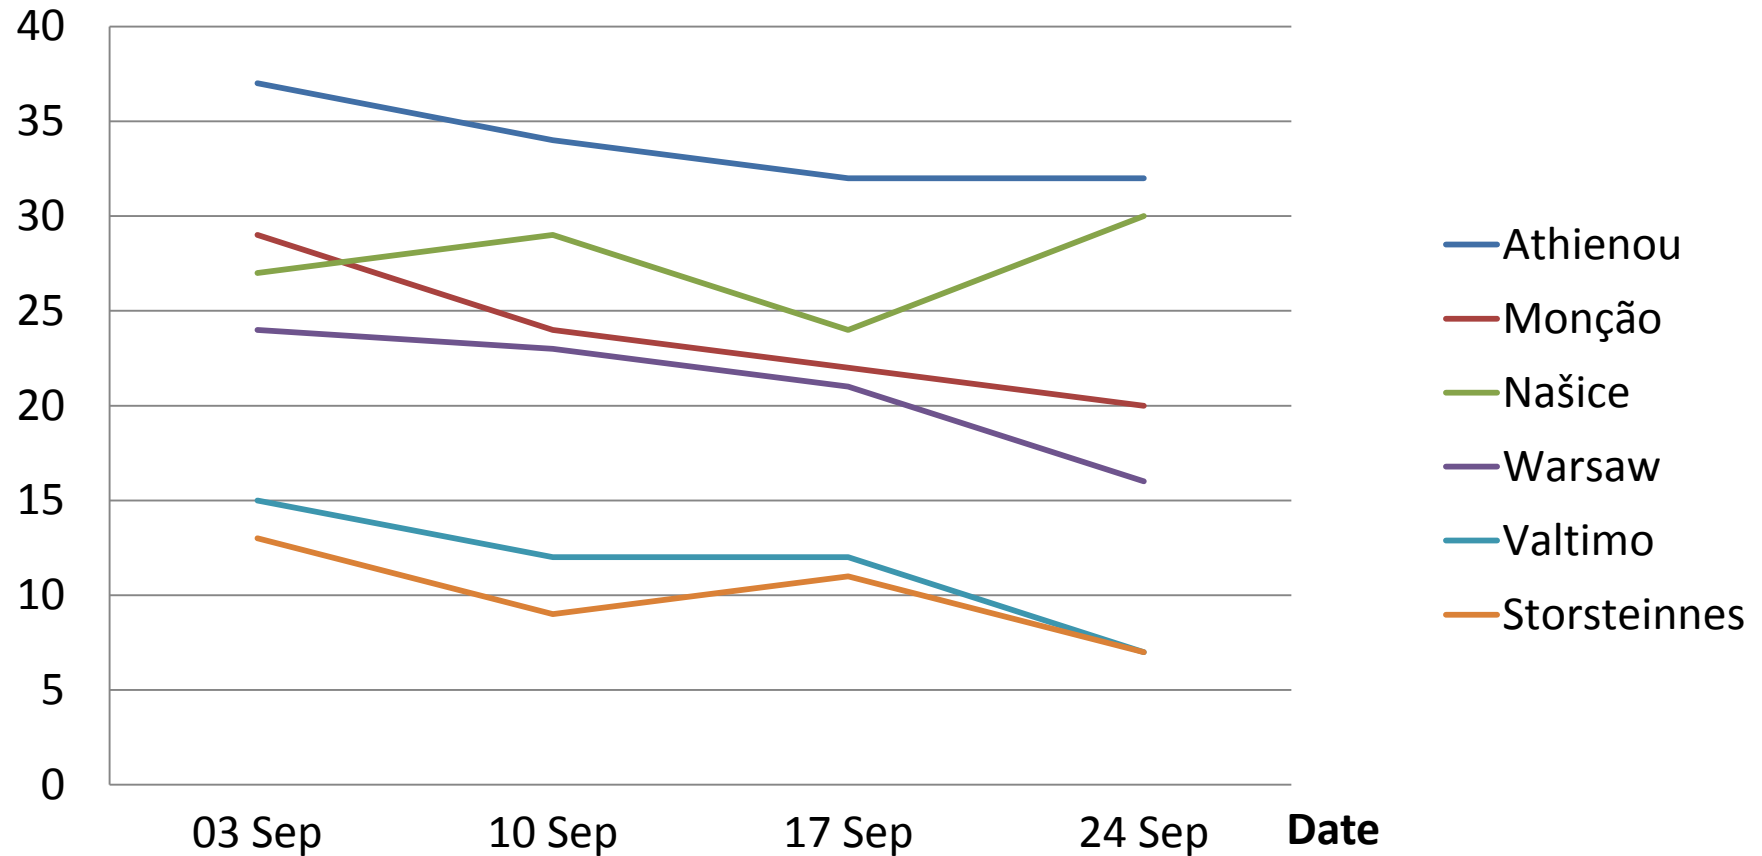

September 2012.

Temperature (°C)