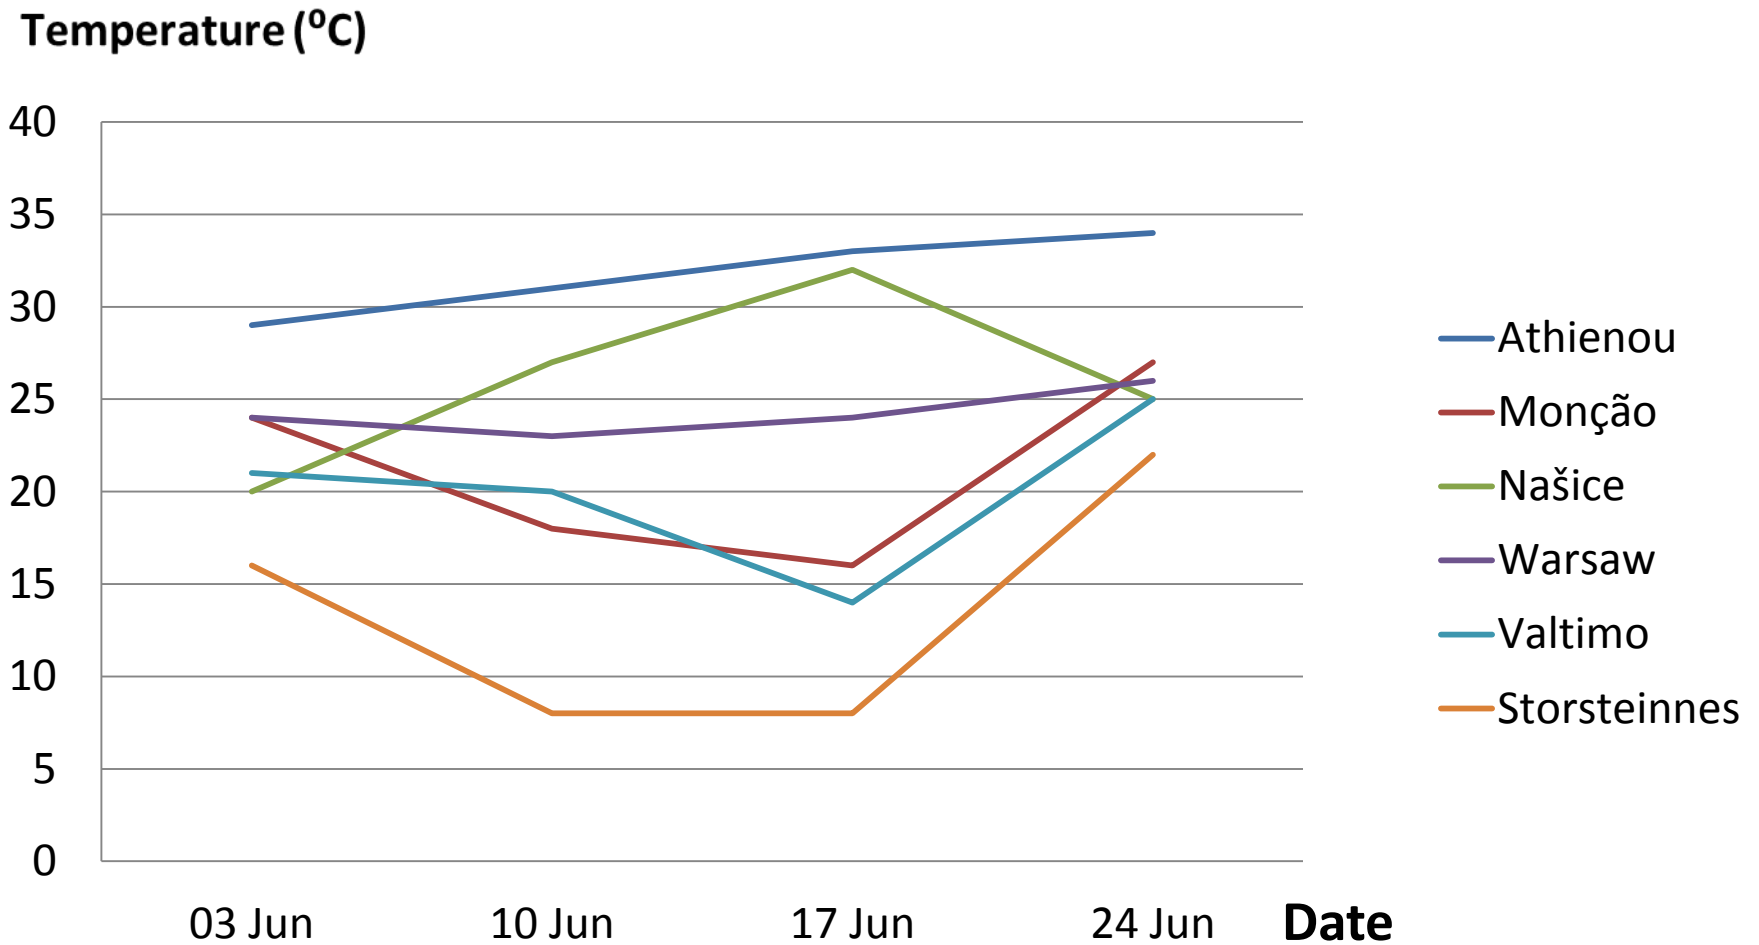

May 2013.

Temperature (°C)

May 2013.

June 2013.

	Athienou	Monção	Našice	Warsaw	Valtimo	Storsteinnes
03 Jun						
10 Jun						
17 Jun						
24 Jun						

June 2013.

June 2013.

July 2013.