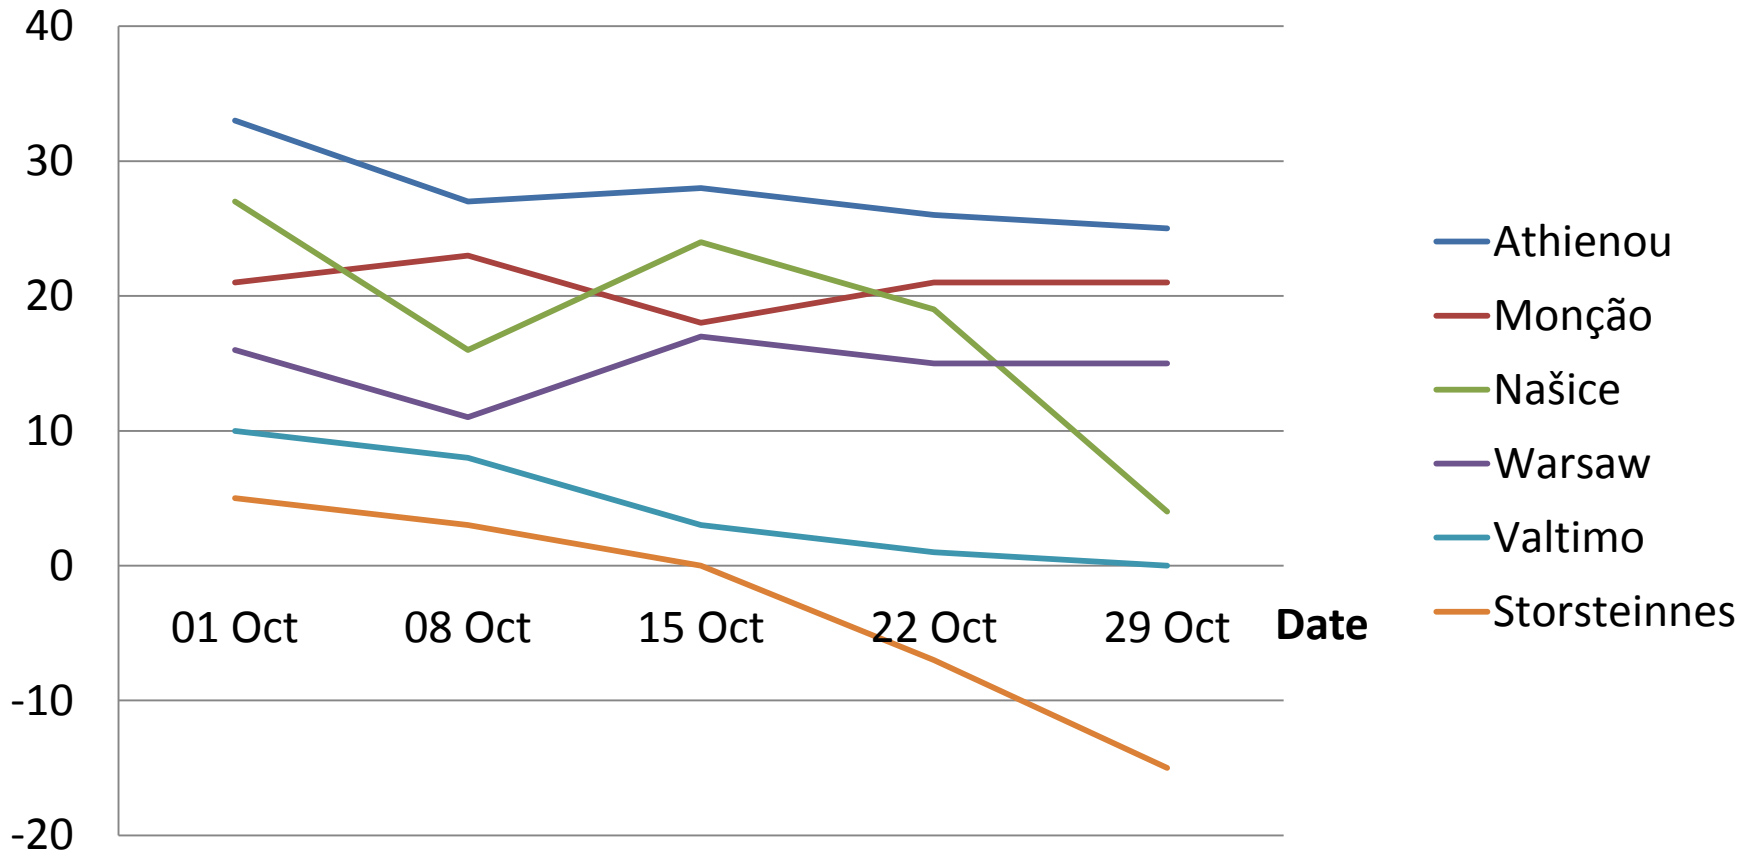

October 2012.

November 2012.

	Athienou	Monção	Našice	Warsaw	Valtimo	Storsteinnes
05 Nov						
12 Nov						
19 Nov						
26 Nov						

November 2012.

November 2012.

December 2012.

	Athienou	Monção	Našice	Warsaw	Valtimo	Storsteinnes
03 Dec						
10 Dec						
17 Dec						
24 Dec						
31 Dec						