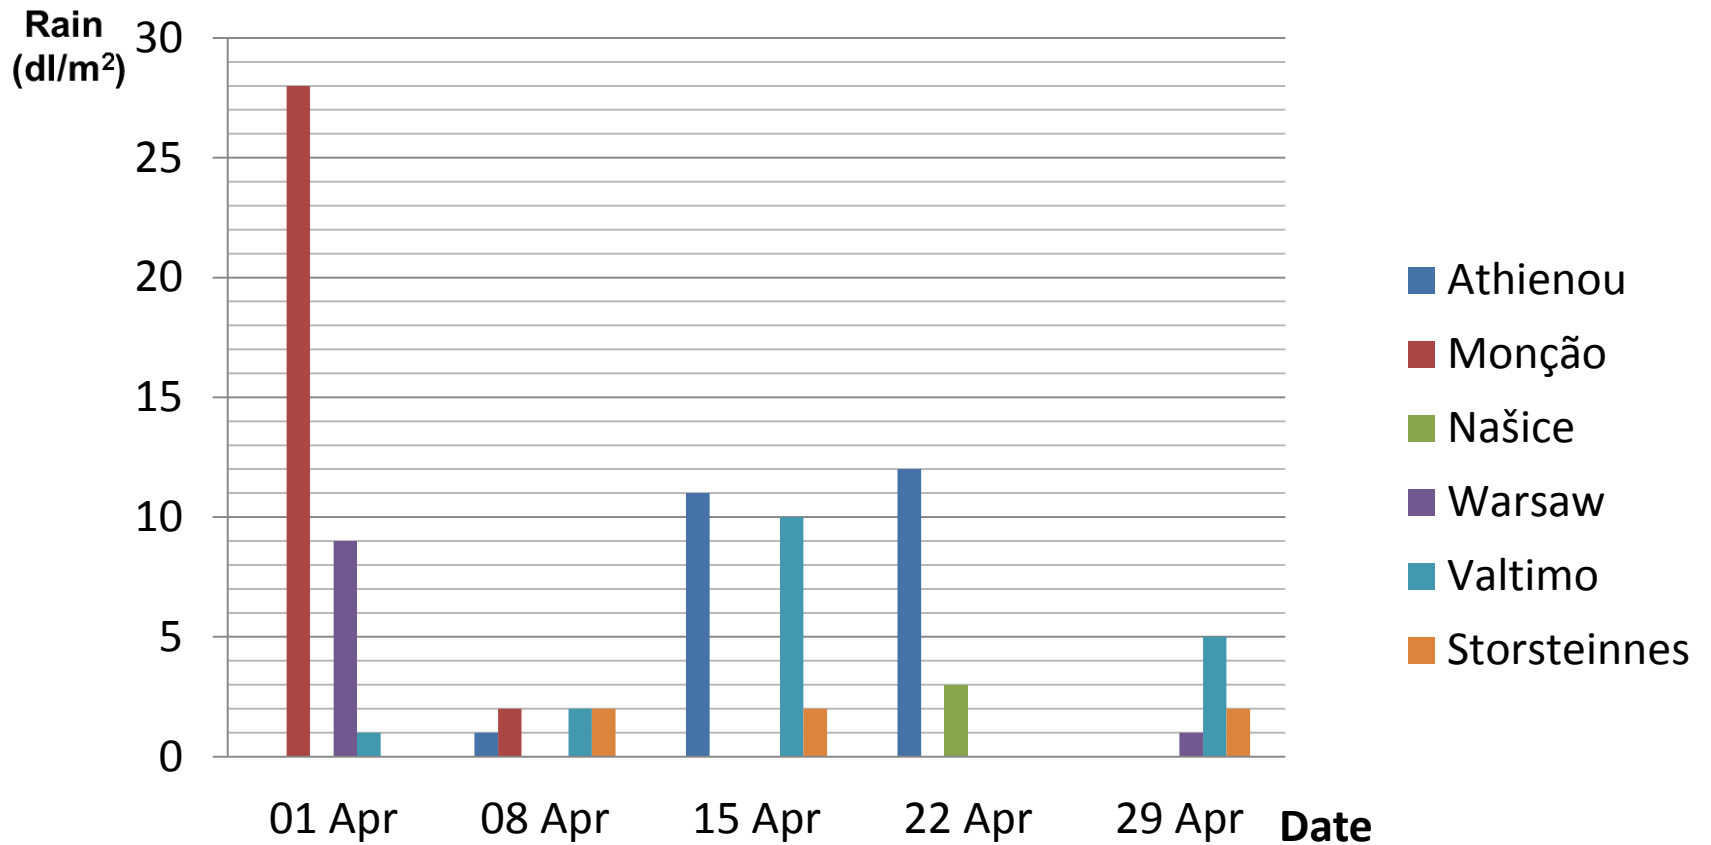

March 2013.

March 2013.

April 2013.

	Athienou	Monção	Našice	Warsaw	Valtimo	Storsteinnes
01 Apr						
08 Apr						
15 Apr						
22 Apr						
29 Apr						

April 2013.

April 2013.

May 2013.

	Athienou	Monção	Našice	Warsaw	Valtimo	Storsteinnes
06 May						
13 May						
20 May						
27 May						