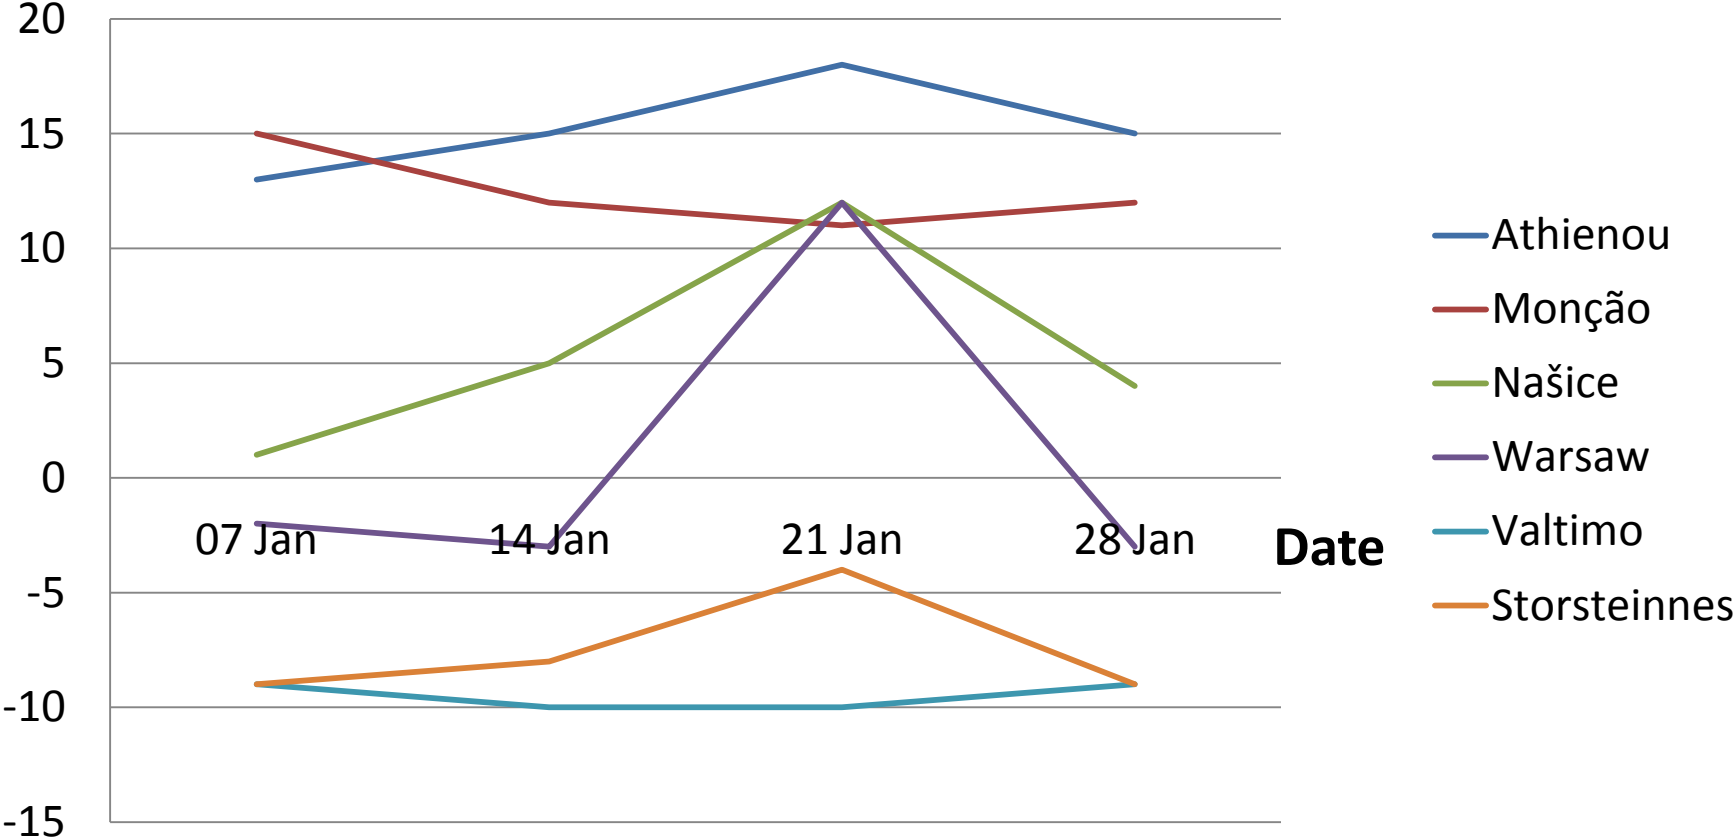

December 2012.

December 2012.

January 2013.

	Athienou	Monção	Našice	Warsaw	Valtimo	Storsteinnes
07 Jan						
14 Jan						
21 Jan						
28 Jan						

January 2013.

Temperature (°C)

January 2013.

February 2013.